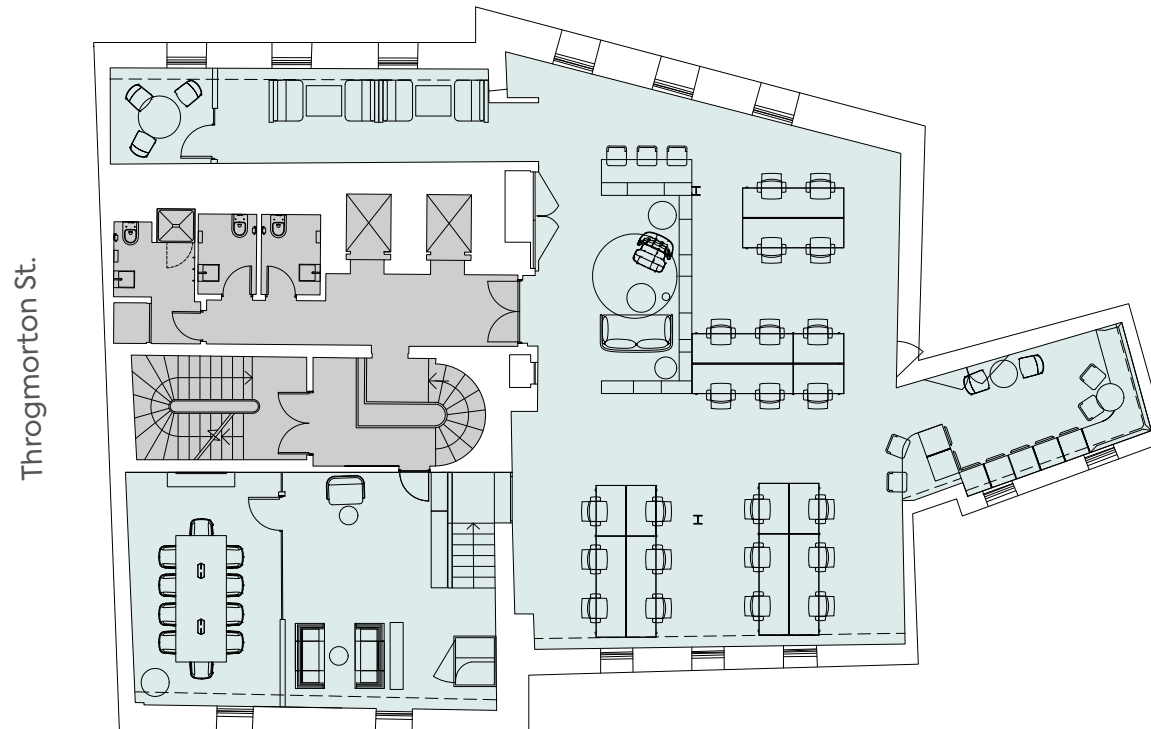

Fifth Floor

Throgmorton St.
London EC2

Capsule Fit Out

3,762 Sq Ft (350 Sq M)

Plan for indicative purposes only. Not to scale.

Fourth Floor

Throgmorton St.
London EC2

Capsule Fit Out

3,233 Sq Ft (300 Sq M)

Plan for indicative purposes only. Not to scale.

First Floor

Throgmorton St.
London EC2

Capsule Fit Out

3,762 Sq Ft (350 Sq M)

Throgmorton St.

Plan for indicative purposes only. Not to scale.