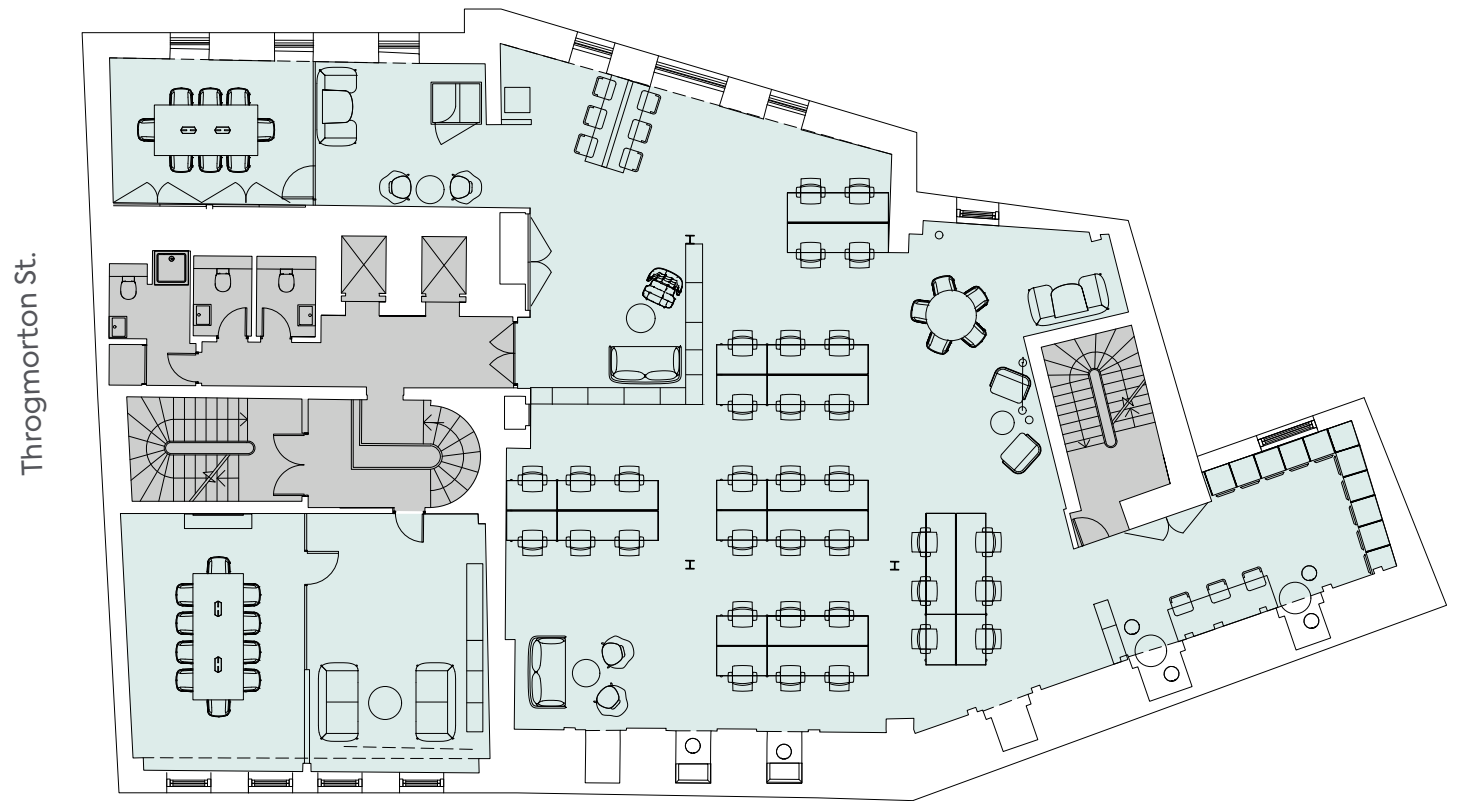

Fifth Floor

Throgmorton St.
London EC2

Capsule Fit Out

3,762 Sq Ft (350 Sq M)

Plan for indicative purposes only. Not to scale.

Fourth Floor

Throgmorton St.
London EC2

Capsule Fit Out

3,233 Sq Ft (300 Sq M)

Plan for indicative purposes only. Not to scale.

First Floor

Throgmorton St.
London EC2

Capsule Fit Out

3,762 Sq Ft (350 Sq M)

Throgmorton St.

Plan for indicative purposes only. Not to scale.