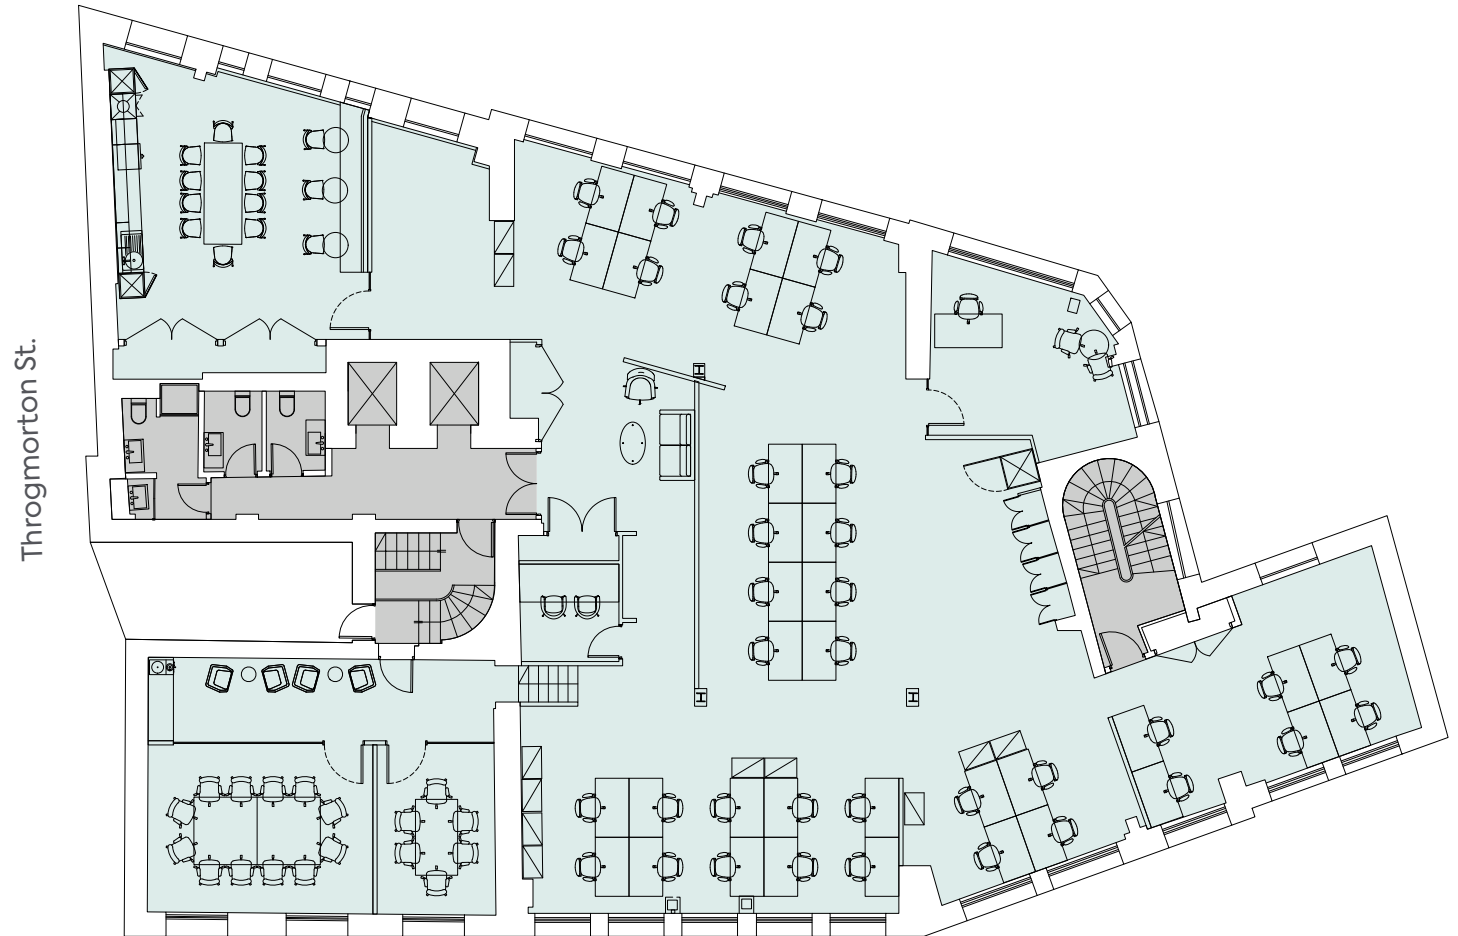

Fifth Floor

Throgmorton St.
London EC2

Capsule Fit Out

3,762 Sq Ft (350 Sq M)

Plan for indicative purposes only. Not to scale.

Fourth Floor

Throgmorton St.
London EC2

Capsule Fit Out

3,233 Sq Ft (300 Sq M)

Plan for indicative purposes only. Not to scale.

First Floor

Throgmorton St.
London EC2

Capsule Fit Out

3,762 Sq Ft (350 Sq M)

Throgmorton St.

Plan for indicative purposes only. Not to scale.